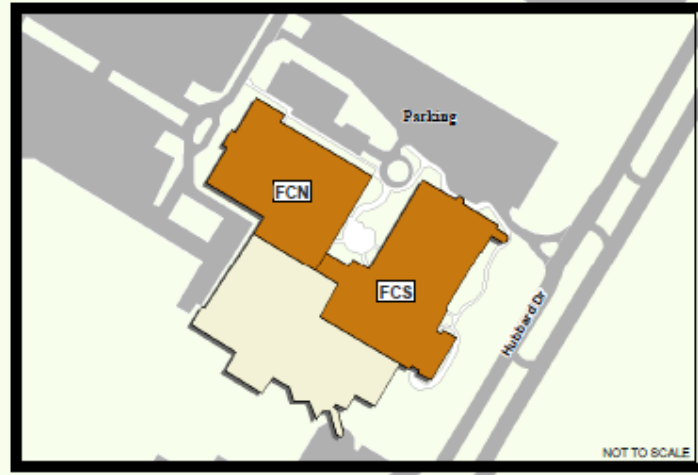

Parking During Science Center Construction

UNIVERSITY OF MICHIGAN - DEARBORN CAMPUS MAP

BUILDING		BUILDING	
Administration Building	AB	Grounds Building	GB
Academic Support Center	ASC	Henry Ford Estate	HFE
Campus Support Services	CSS	Heinz Prechter Engineering Complex	HPEC
CASL Annex	CA	Institute for Advance Vehicle Systems	IAMS
College of Arts, Sciences, & Letters	CB	Kindergarten Module	KM
Computer & Information Science	CIS	Manufacturing Systems Engineering Lab	MSEL
Engineering Lab Building	ELB	Mardigian Library	ML
Environmental Interpretive Center	EIC	Monteith Parking Structure	MPS
Fairlane Center-North	FCN	Professional Education Center	PEC
Fairlane Center-South	FCS	Recreational & Organization Center	ROC
Fair Lane Cottages	FLC	Science Building	SB
Fair Lane Greenhouse	FLG	Science Building / Computing Wing	SB/CW
Fair Lane Pony Barn	FLPB	Science Learning & Research Center	SLRC
Fair Lane Powerhouse / Visitor's Center	FLPVC	Social Sciences Building	SSB
Fieldhouse/Wellness Center	FHWC	University Center	UC
Gabriel Richard Center	GRC		

Cartographic design by
Stantec Consulting, Ann Arbor MI
in cooperation with the
UMD Office of Facilities Planning.

Emergency Phones

Admissions / Visitor Parking

MiAAPT Meeting Location