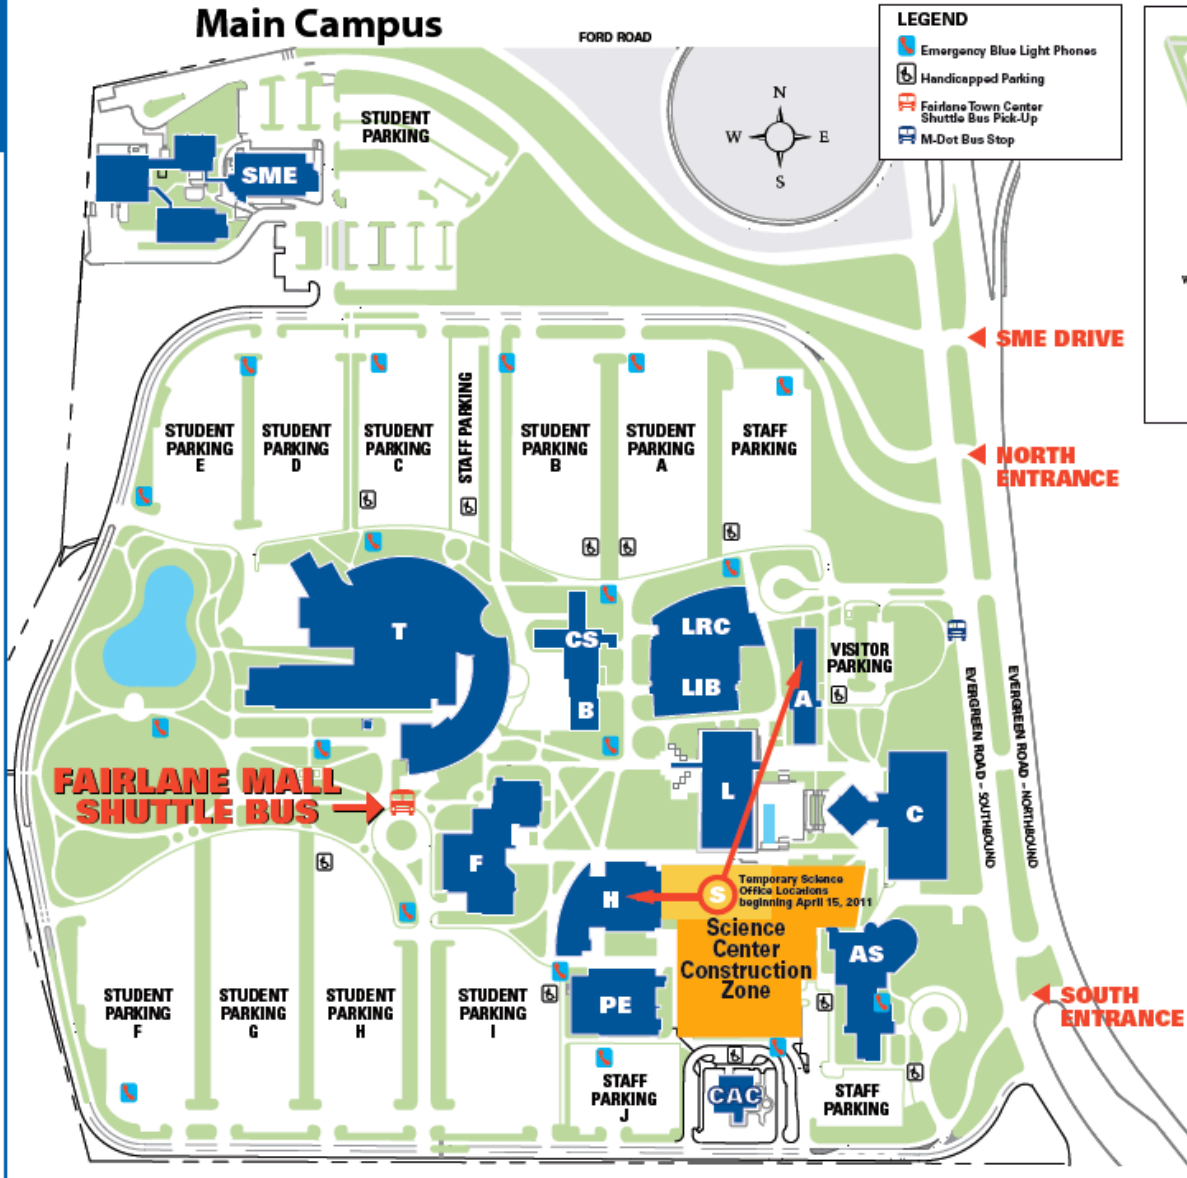

Parking During Science Center Construction

UNIVERSITY OF MICHIGAN - DEARBORN CAMPUS MAP

BUILDING		BUILDING	
Administration Building	AB	Grounds Building	GB
Academic Support Center	ASC	Henry Ford Estate	HFE
Campus Support Services	CSS	Heinz Prechter Engineering Complex	HPEC
CASL Annex	CA	Institute for Advance Vehicle Systems	IAMS
College of Arts, Sciences, & Letters	CB	Kindergarten Module	KM
Computer & Information Science	CIS	Manufacturing Systems Engineering Lab	MSEL
Engineering Lab Building	ELB	Mardigian Library	ML
Environmental Interpretive Center	EIC	Monteith Parking Structure	MPS
Fairlane Center-North	FCN	Professional Education Center	PEC
Fairlane Center-South	FCS	Recreational & Organization Center	ROC
Fair Lane Cottages	FLC	Science Building	SB
Fair Lane Greenhouse	FLG	Science Building / Computing Wing	SB/CW
Fair Lane Pony Barn	FLPB	Science Learning & Research Center	SLRC
Fair Lane Powerhouse / Visitor's Center	FLPVC	Social Sciences Building	SSB
Fieldhouse/Wellness Center	FHWC	University Center	UC
Gabriel Richard Center	GRC		

Cartographic design by
Stantec Consulting, Ann Arbor MI
in cooperation with the
UMD Office of Facilities Planning.

Emergency Phones

Admissions / Visitor Parking

MiAAPT Meeting Location